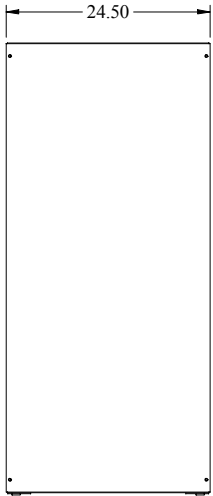

M
W

PART No. REFK1904924
for more information visit
www.hammondmfg.com
Data subject to change without notice
Isometric drawing Not to Scale

TOP VIEW

LEFT SIDE VIEW

FRONT VIEW

SIDE CROSS SECTION

BOTTOM VIEW