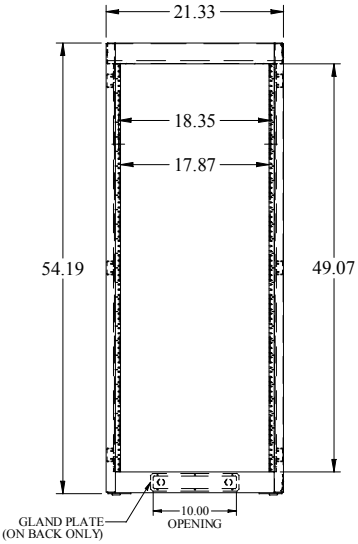

M
W

PART No. REFK1904924
for more information visit
www.hammondmfg.com
Data subject to change without notice
Isometric drawing Not to Scale

TOP VIEW

LEFT SIDE VIEW

FRONT VIEW

SIDE CROSS SECTION

BOTTOM VIEW